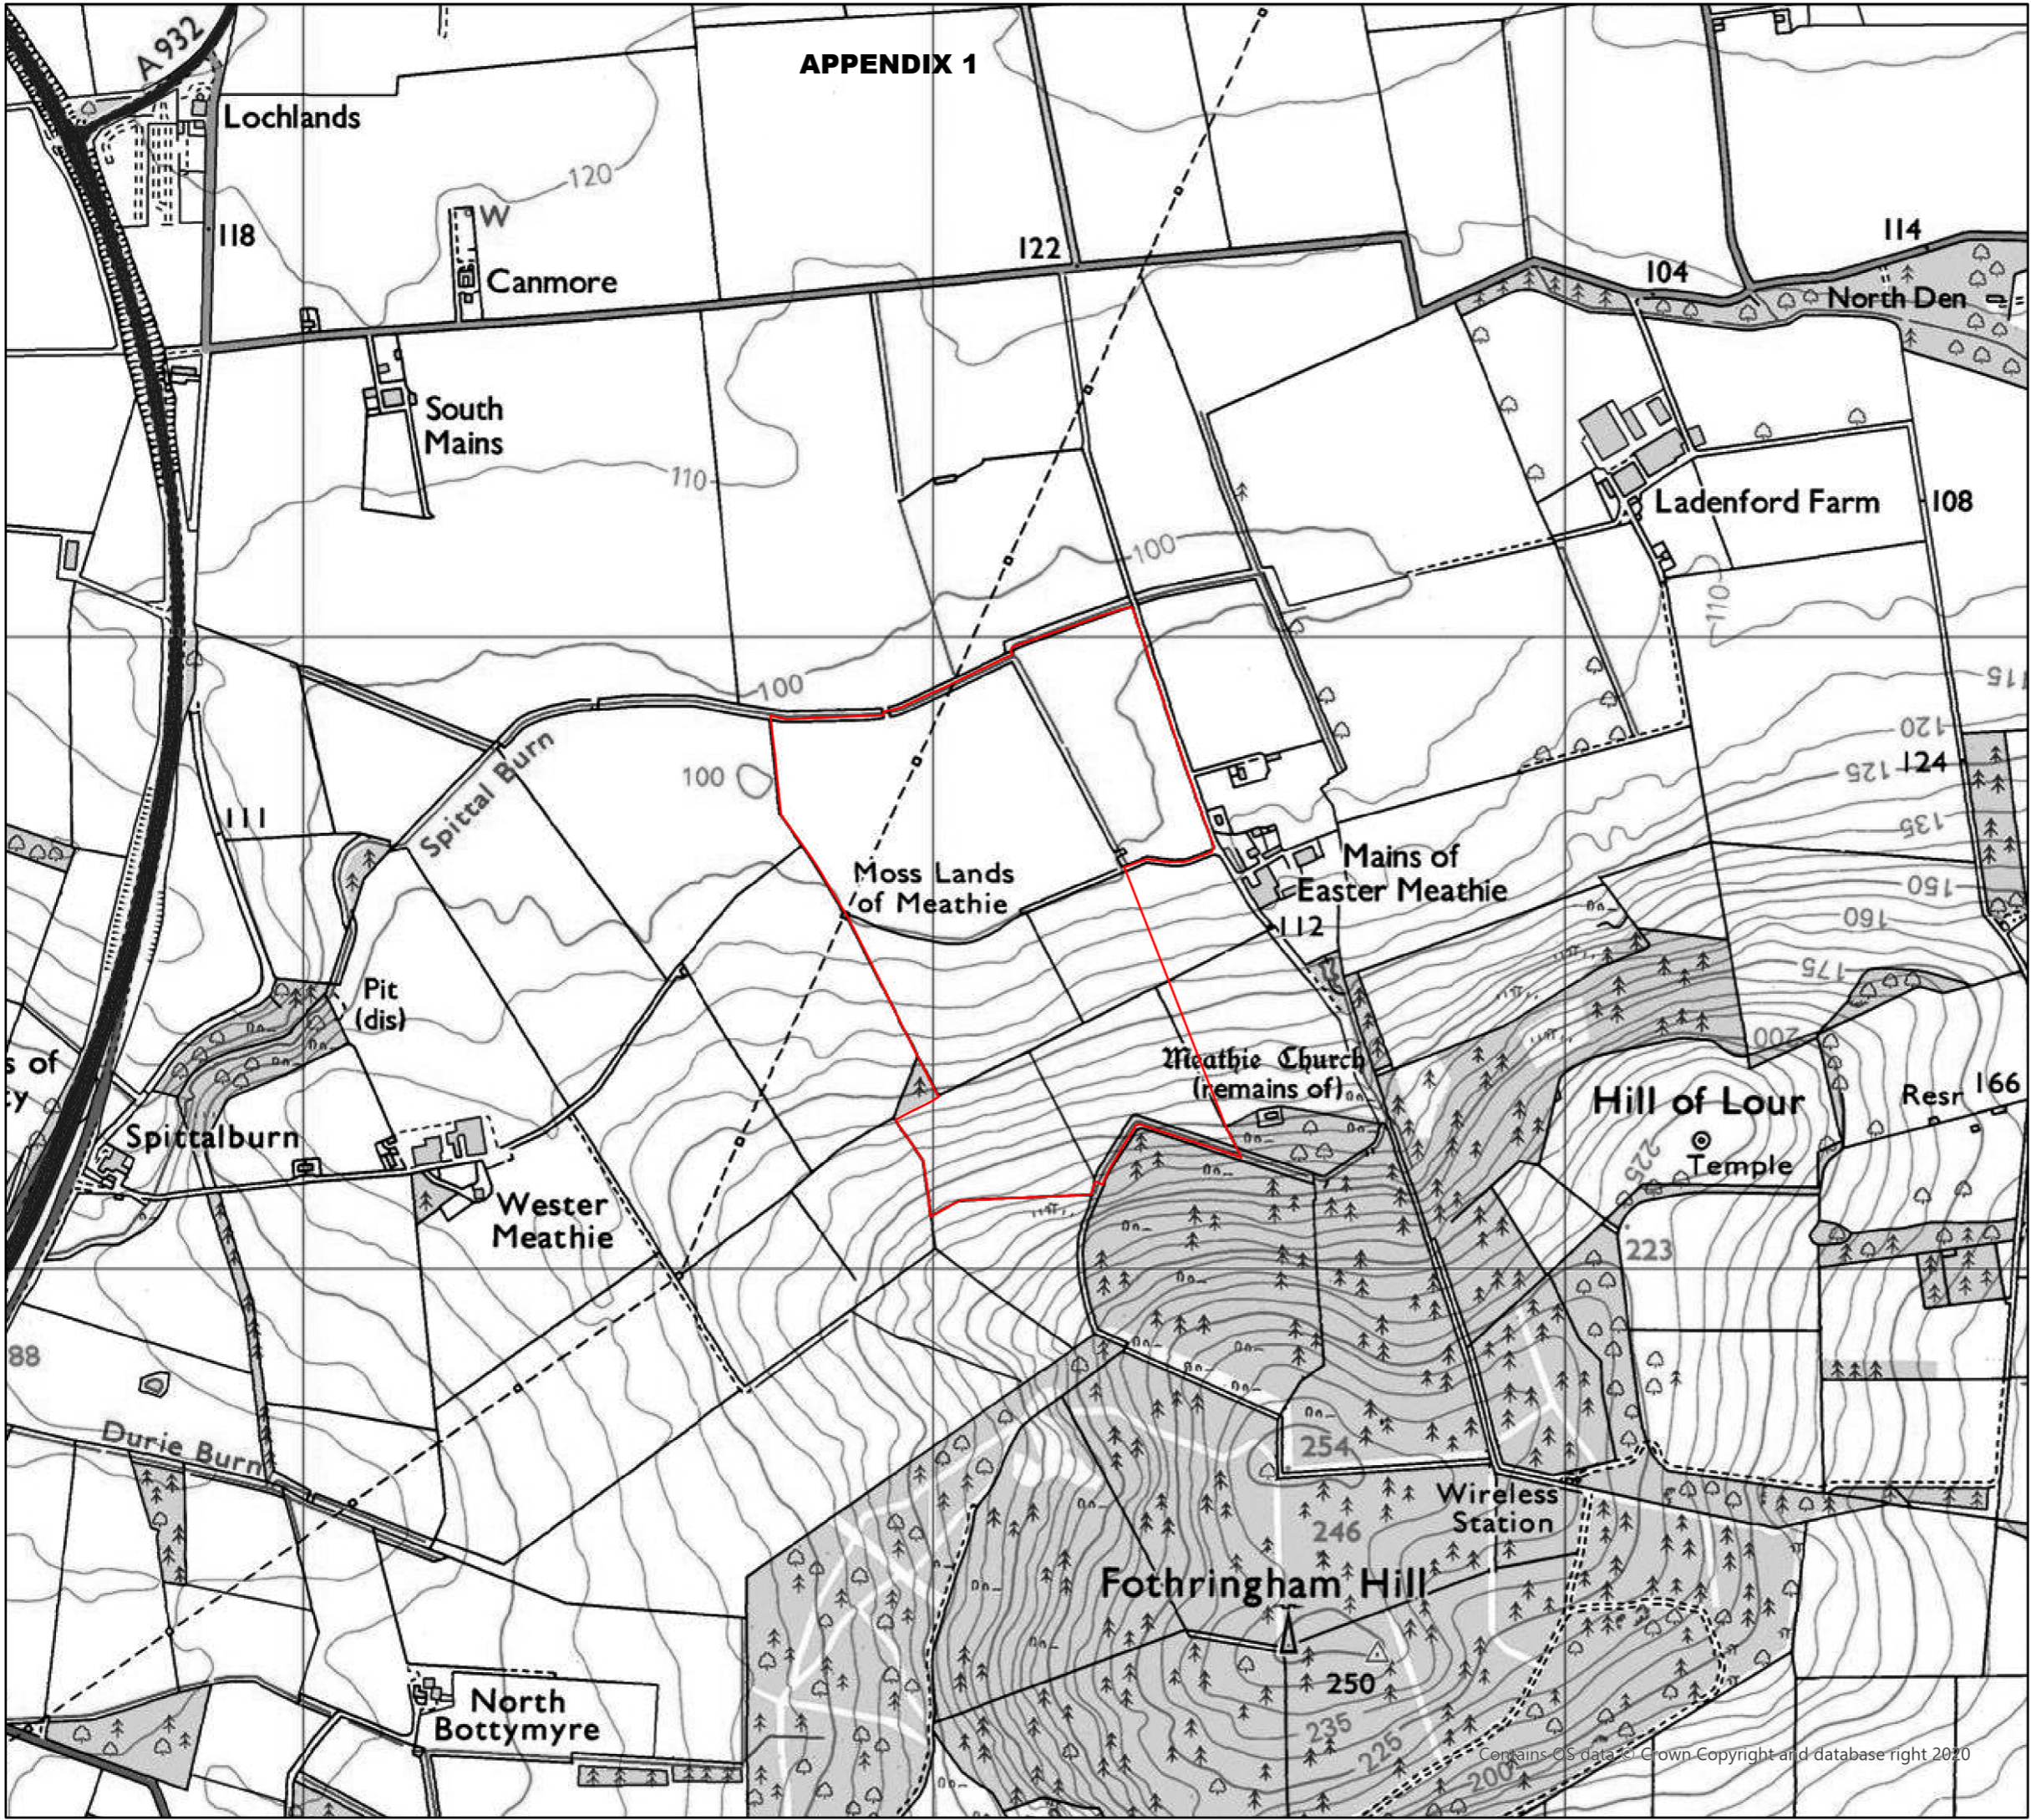

APPENDIX 5.1

LOCATION PLAN

Legend

— Development Boundary (Leased)

Map Details

Location plan detailing the development boundary for proposed hen shed development at Easter Meathie. Development area leased to Craignathro Eggs Ltd from Craignathro Farms.

0 250 500 m

Scale at A3: 1:10,000

OS Mapping Licence Number: 100022432

Client: Craignathro Eggs Ltd

Site: Easter Meathie

Drawing Reference: COG175/APP/030/d

Date: 16/08/21

COGEO

planning and environmental expertise

www.cogeo.co.uk | 0141 212 1322 | 272 Bath Street, Glasgow, G2 4JR

Contains OS data © Crown Copyright and database right 2020