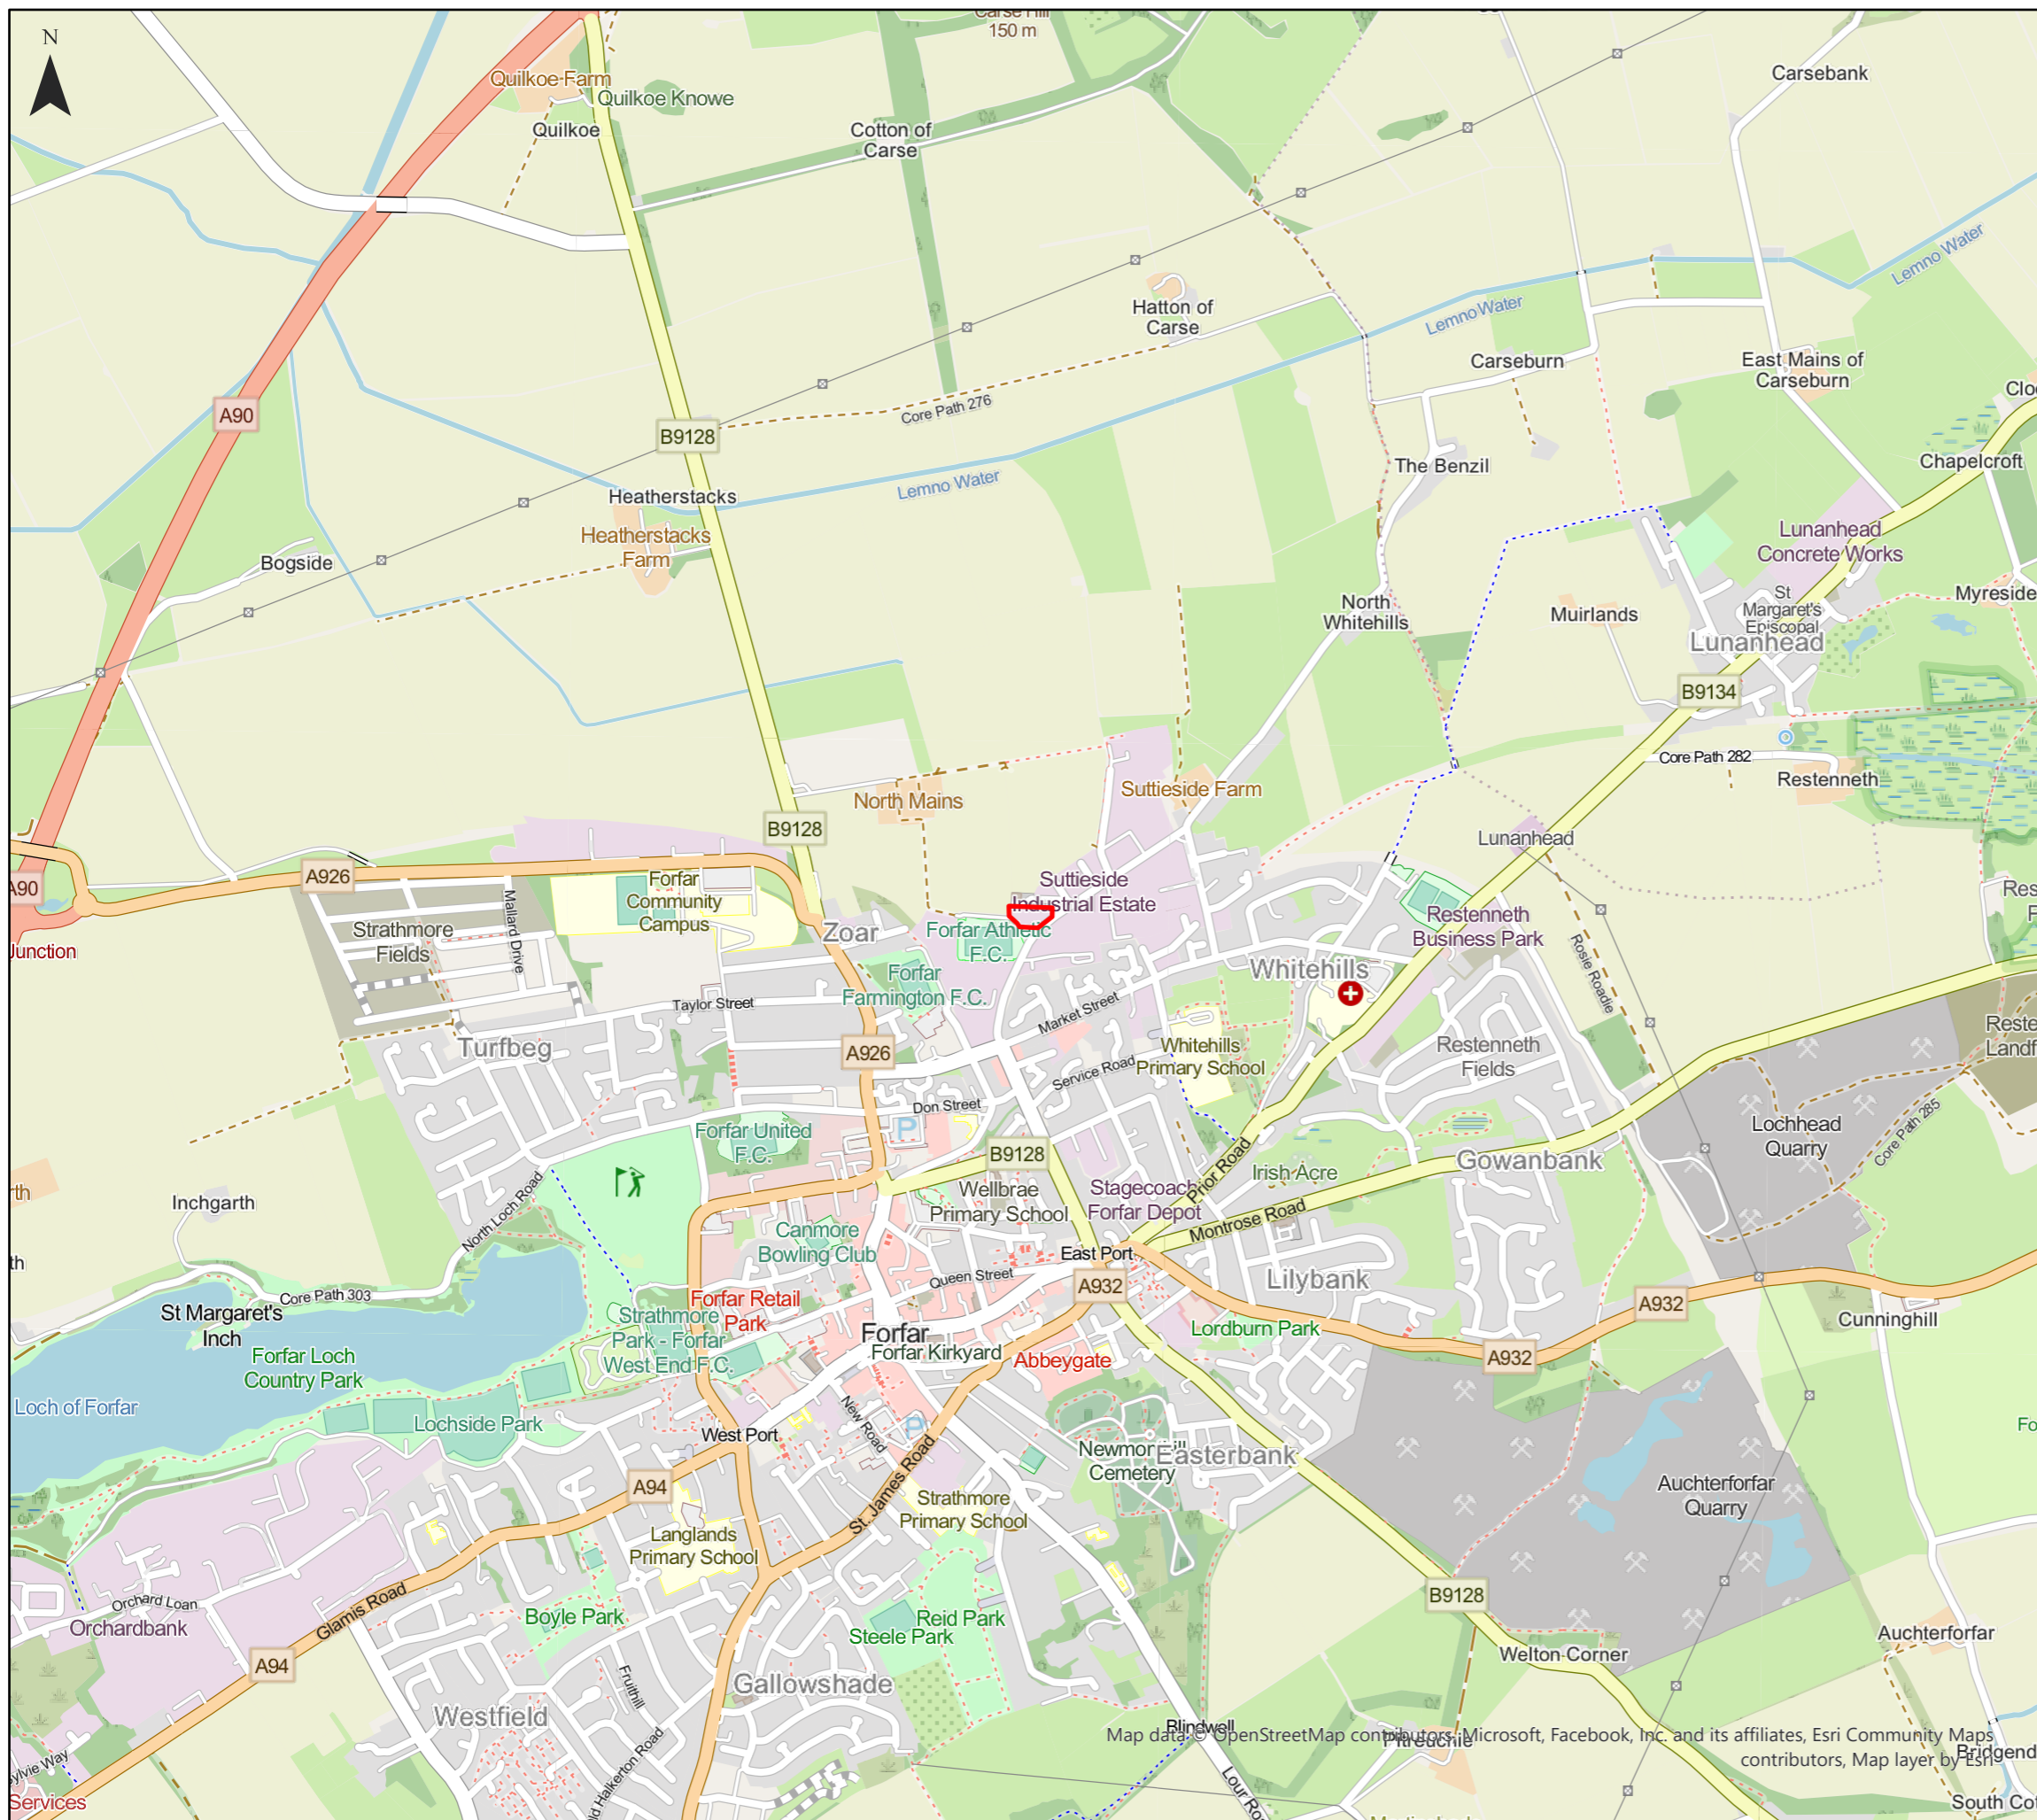

Carseview Road BESS Site Location Map Figure 1

Key

 Development Boundary

Neo Office Address:
Wright Business Centre, 1 Lonmay Road, Glasgow, G33 4EL

Date: 25/10/2023
Drawn By: Jamie McGhee
Scale (A3): 1:15,000
Drawing No: NEO01304/0021/A

Map data © OpenStreetMap contributors, Microsoft, Facebook, Inc and its affiliates, Esri Community Maps contributors, Map layer by Esri