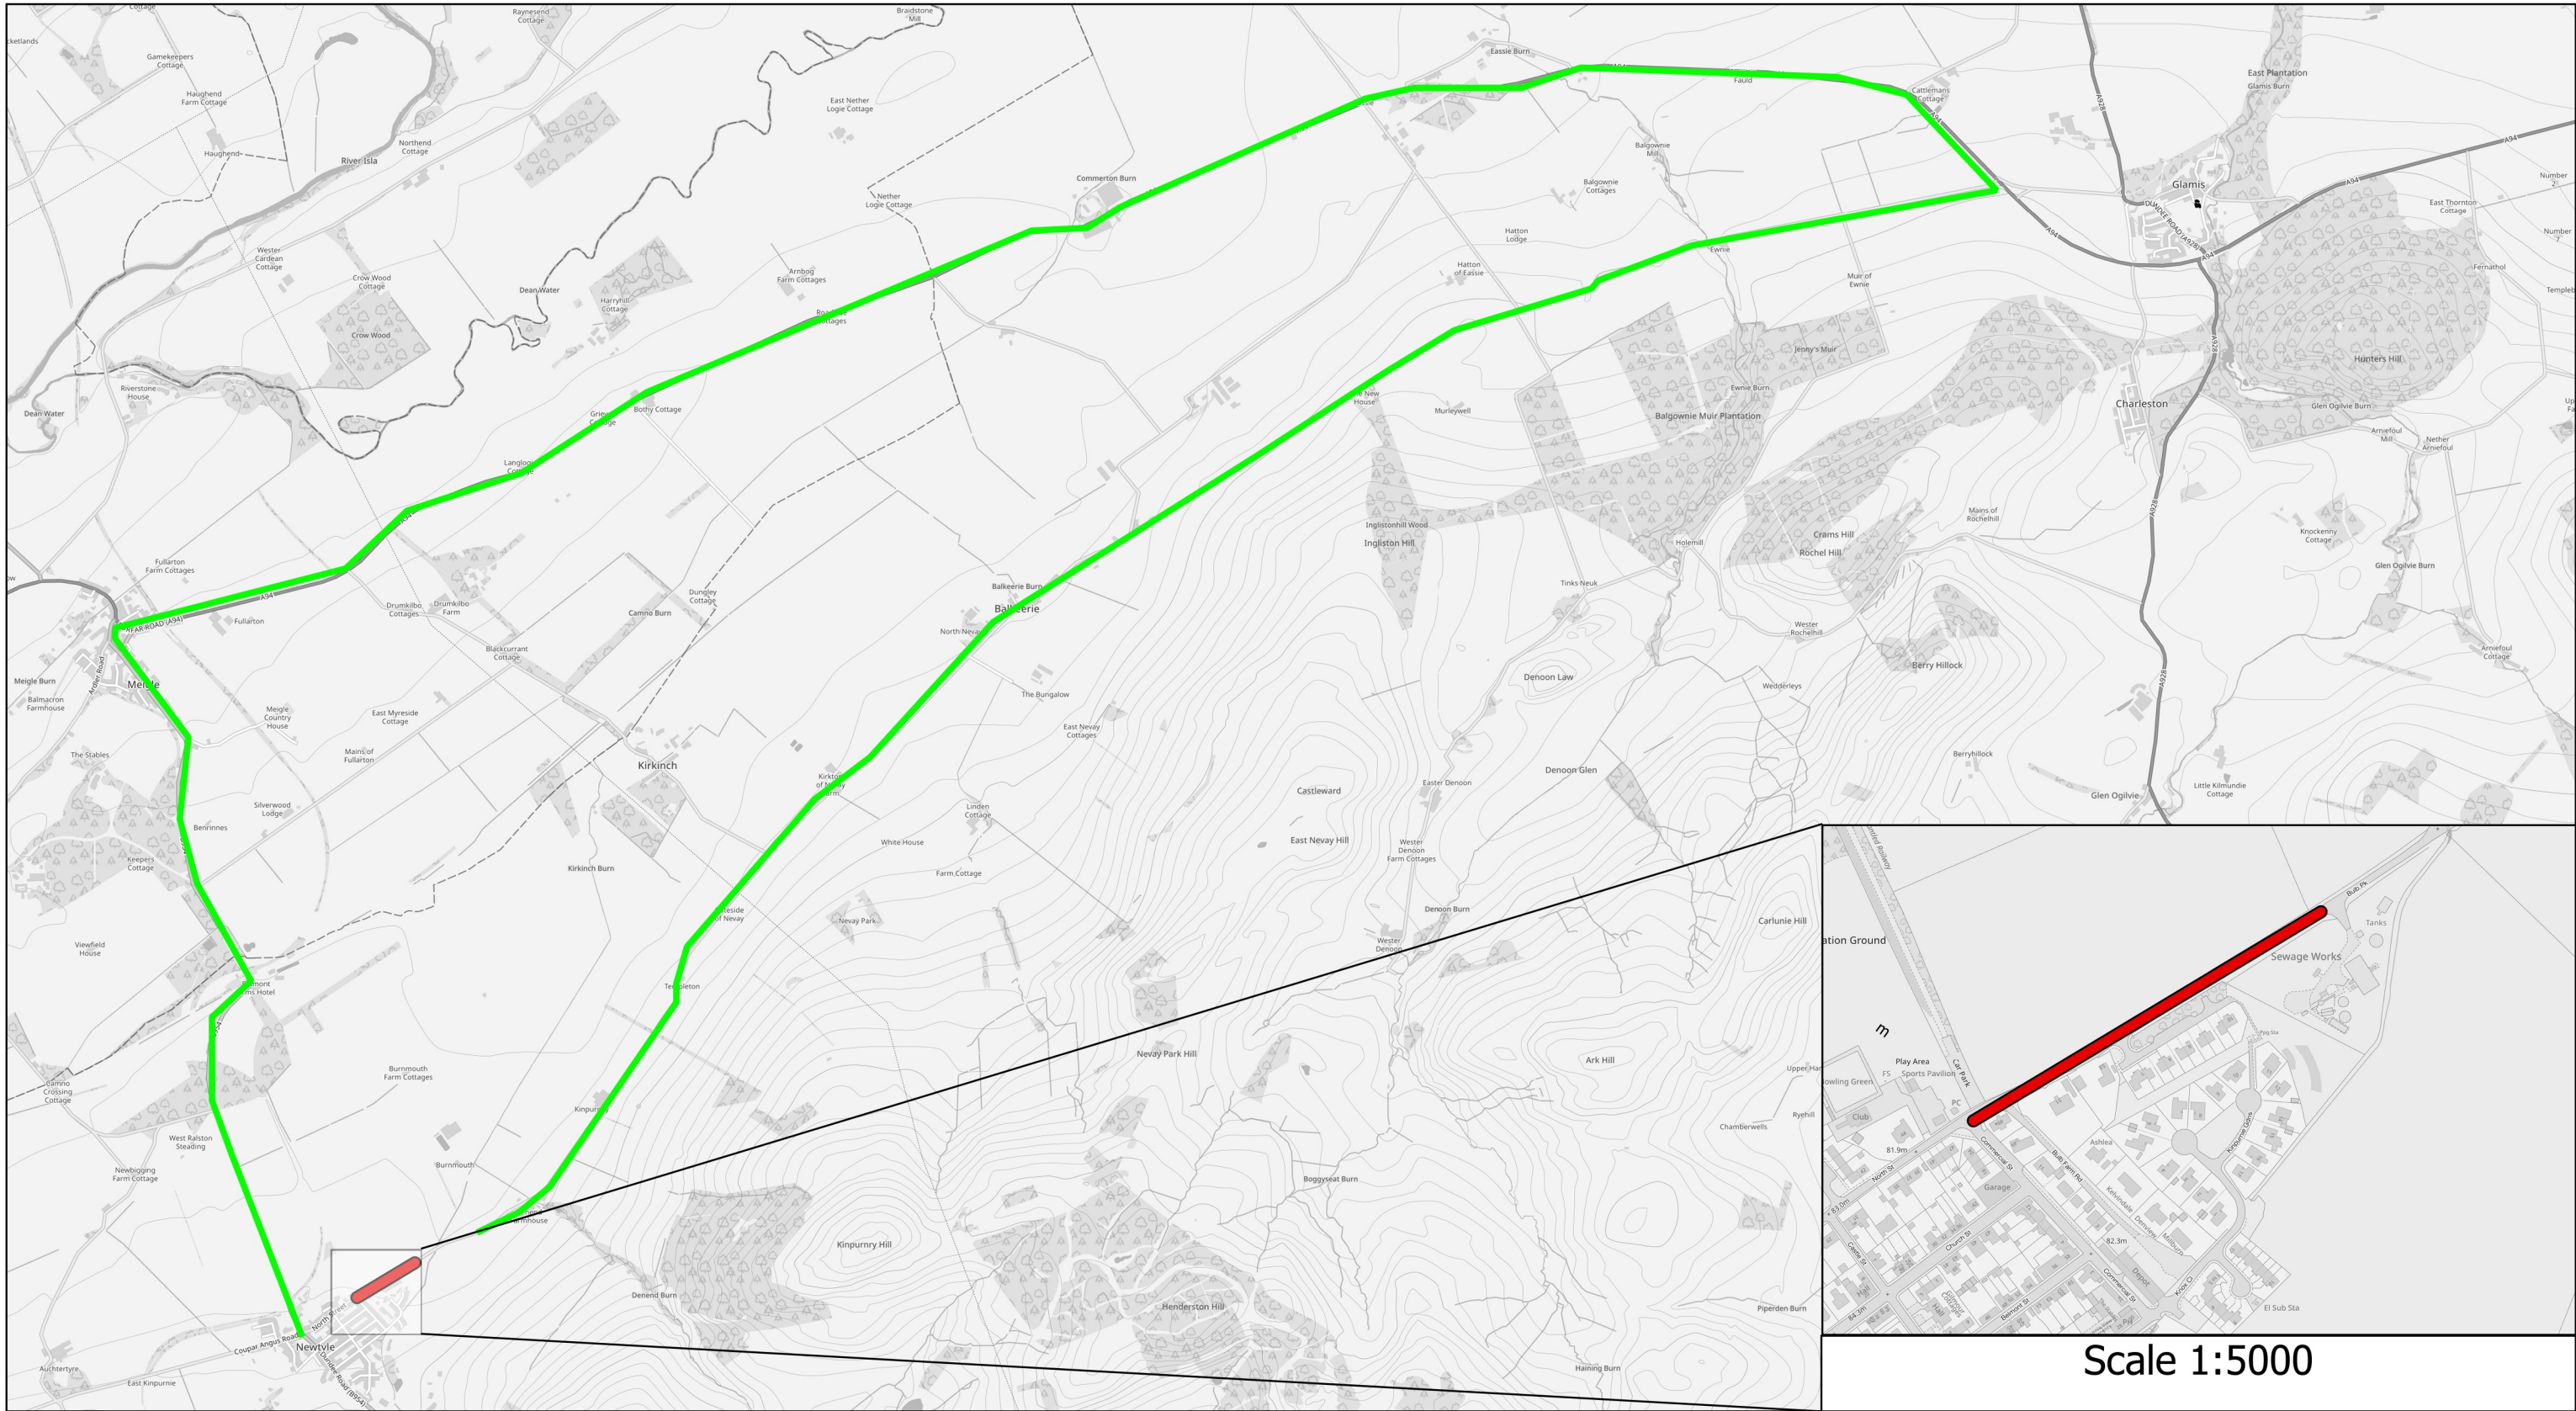

# THE ANGUS COUNCIL (BULB PARK NEWTYLE) (TEMPORARY PROHIBITION OF DRIVING) ORDER 2024

## Legend

-  Road closed
-  Diversion

Scale 1:30000

Scale 1:5000

© Crown copyright and database rights 2024 Ordnance Survey 100023404. You are permitted to use this data solely to enable you to respond to, or interact with, the organisation that provided you with the data. You are not permitted to copy, sub-licence, distribute or sell any of this data to third parties in any form.