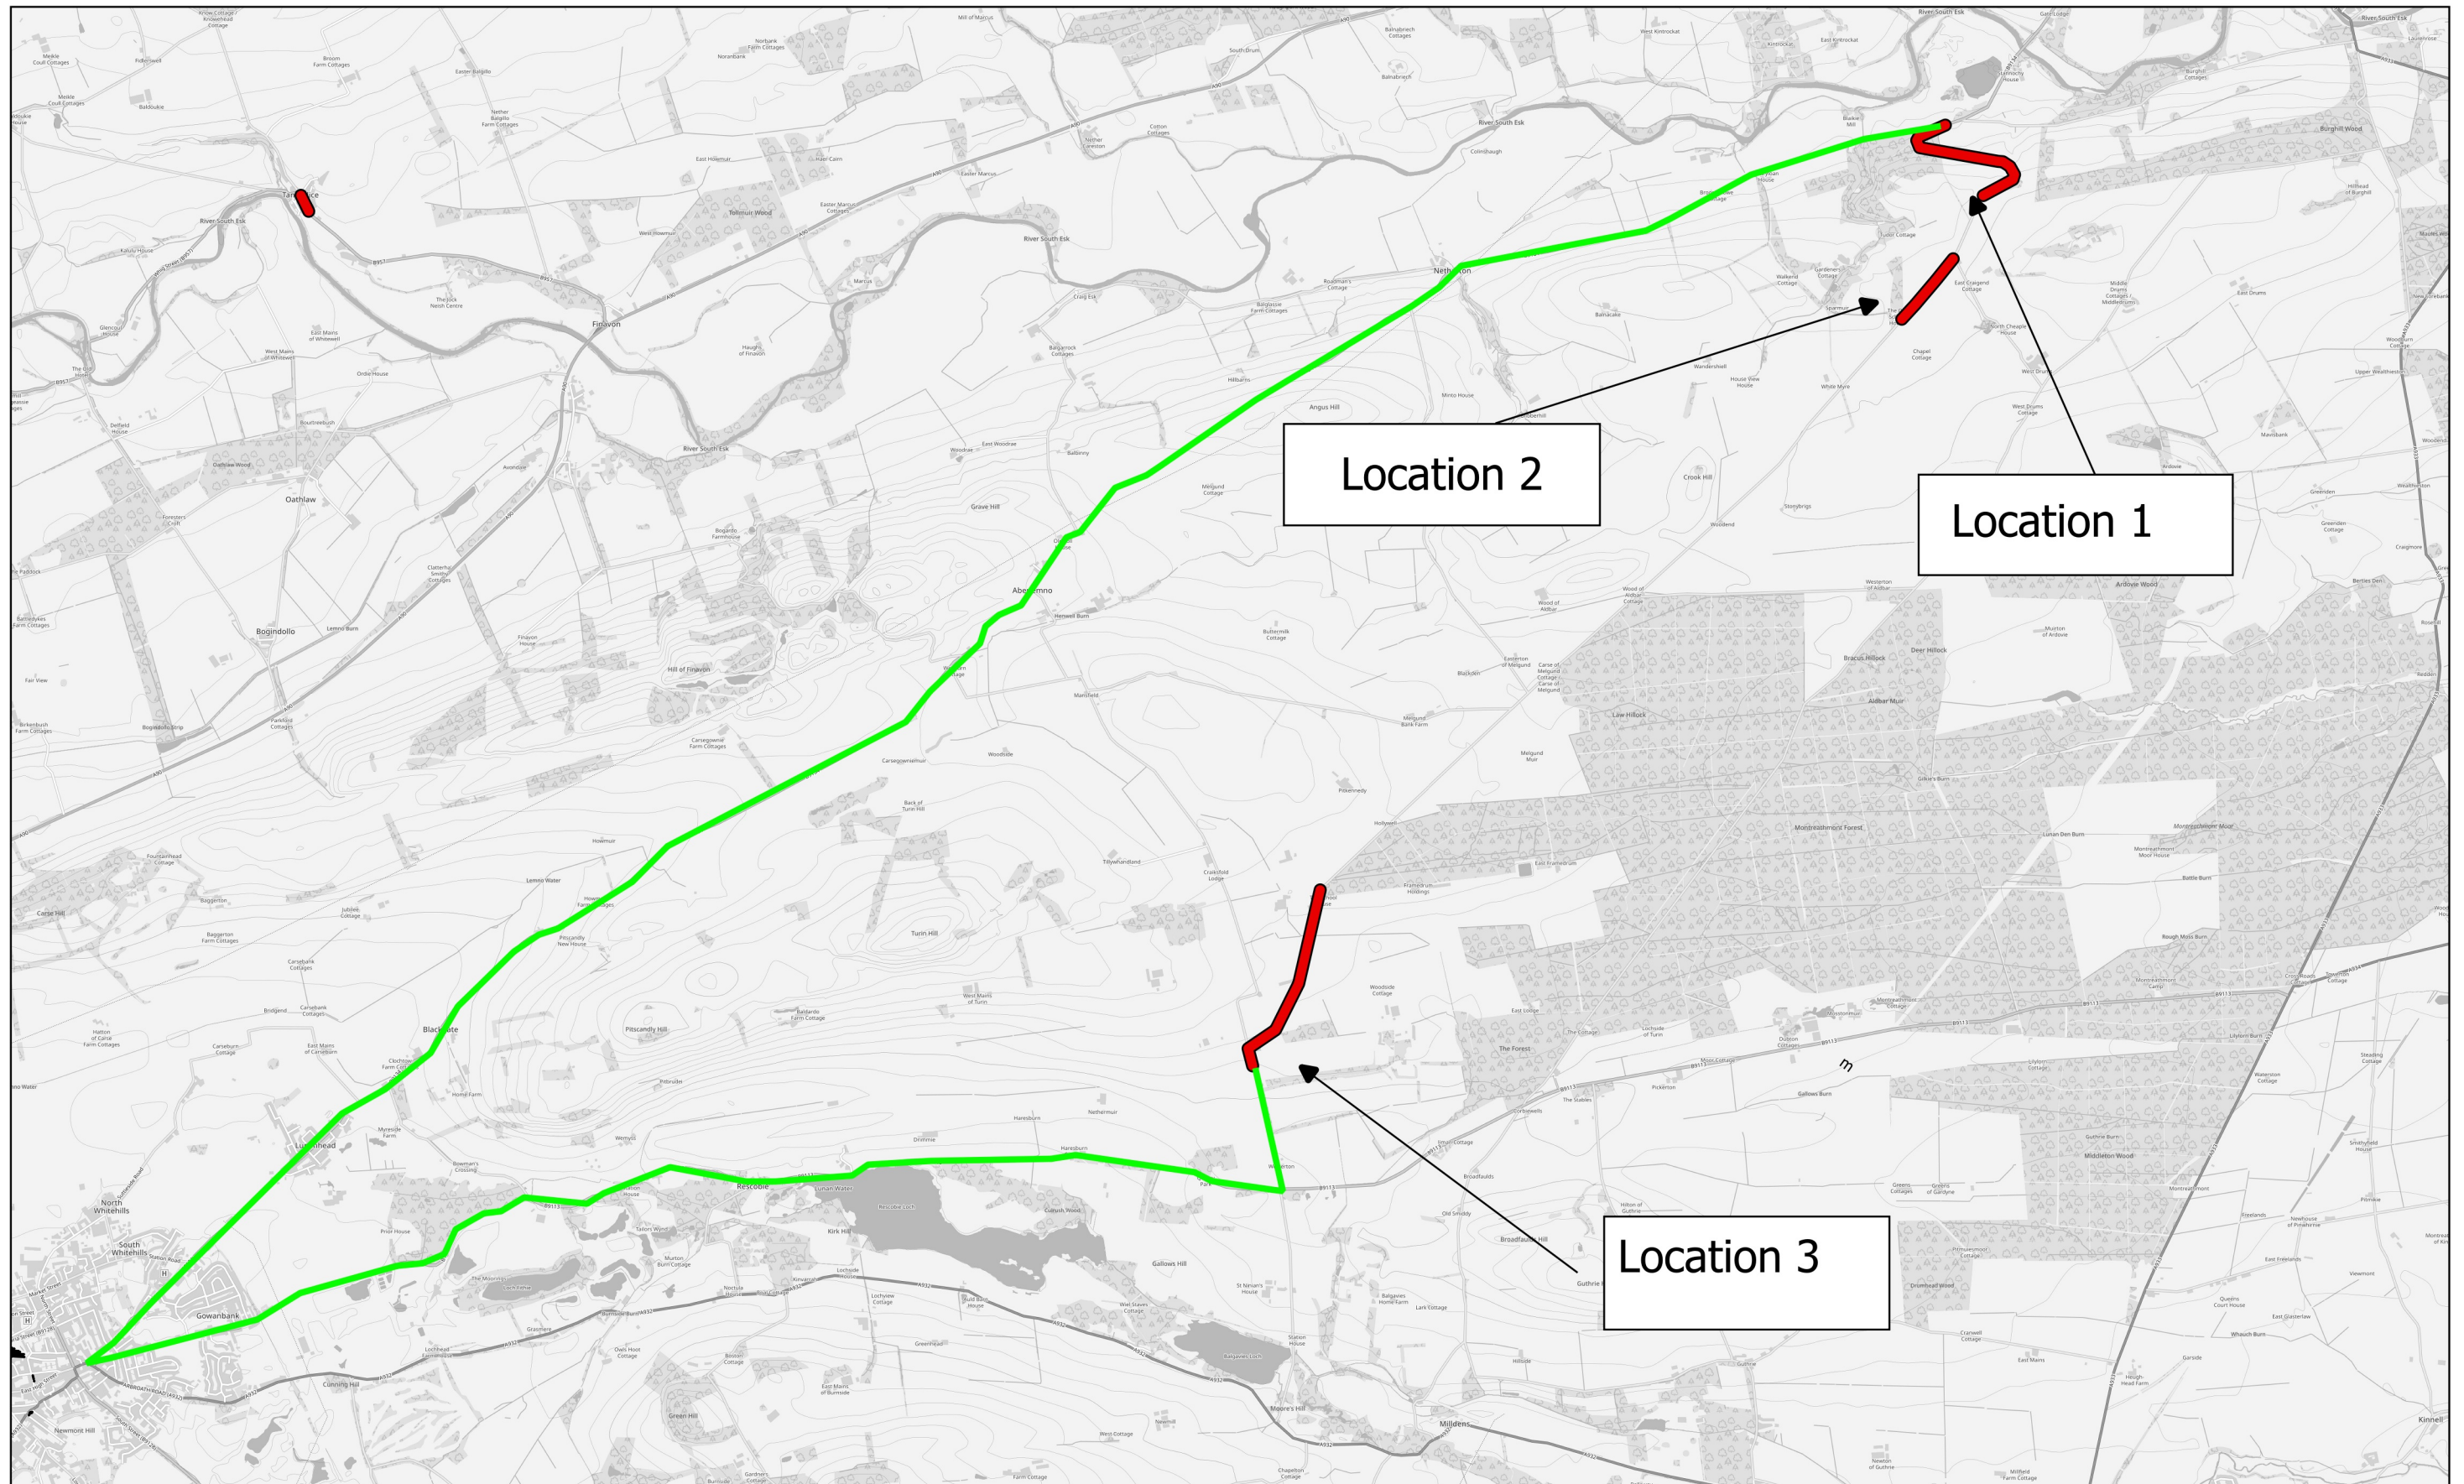

# THE ANGUS COUNCIL (C44 CENTRAL ROAD)(TEMPORARY PROHIBITION OF DRIVING AND WAITING) ORDER 2024

## Legend

 Road closed

 Diversion

© Crown copyright and database rights 2024 Ordnance Survey 100023404. You are permitted to use this data solely to enable you to respond to, or interact with, the organisation that provided you with the data. You are not permitted to copy, sub-licence, distribute or sell any of this data to third parties in any form.