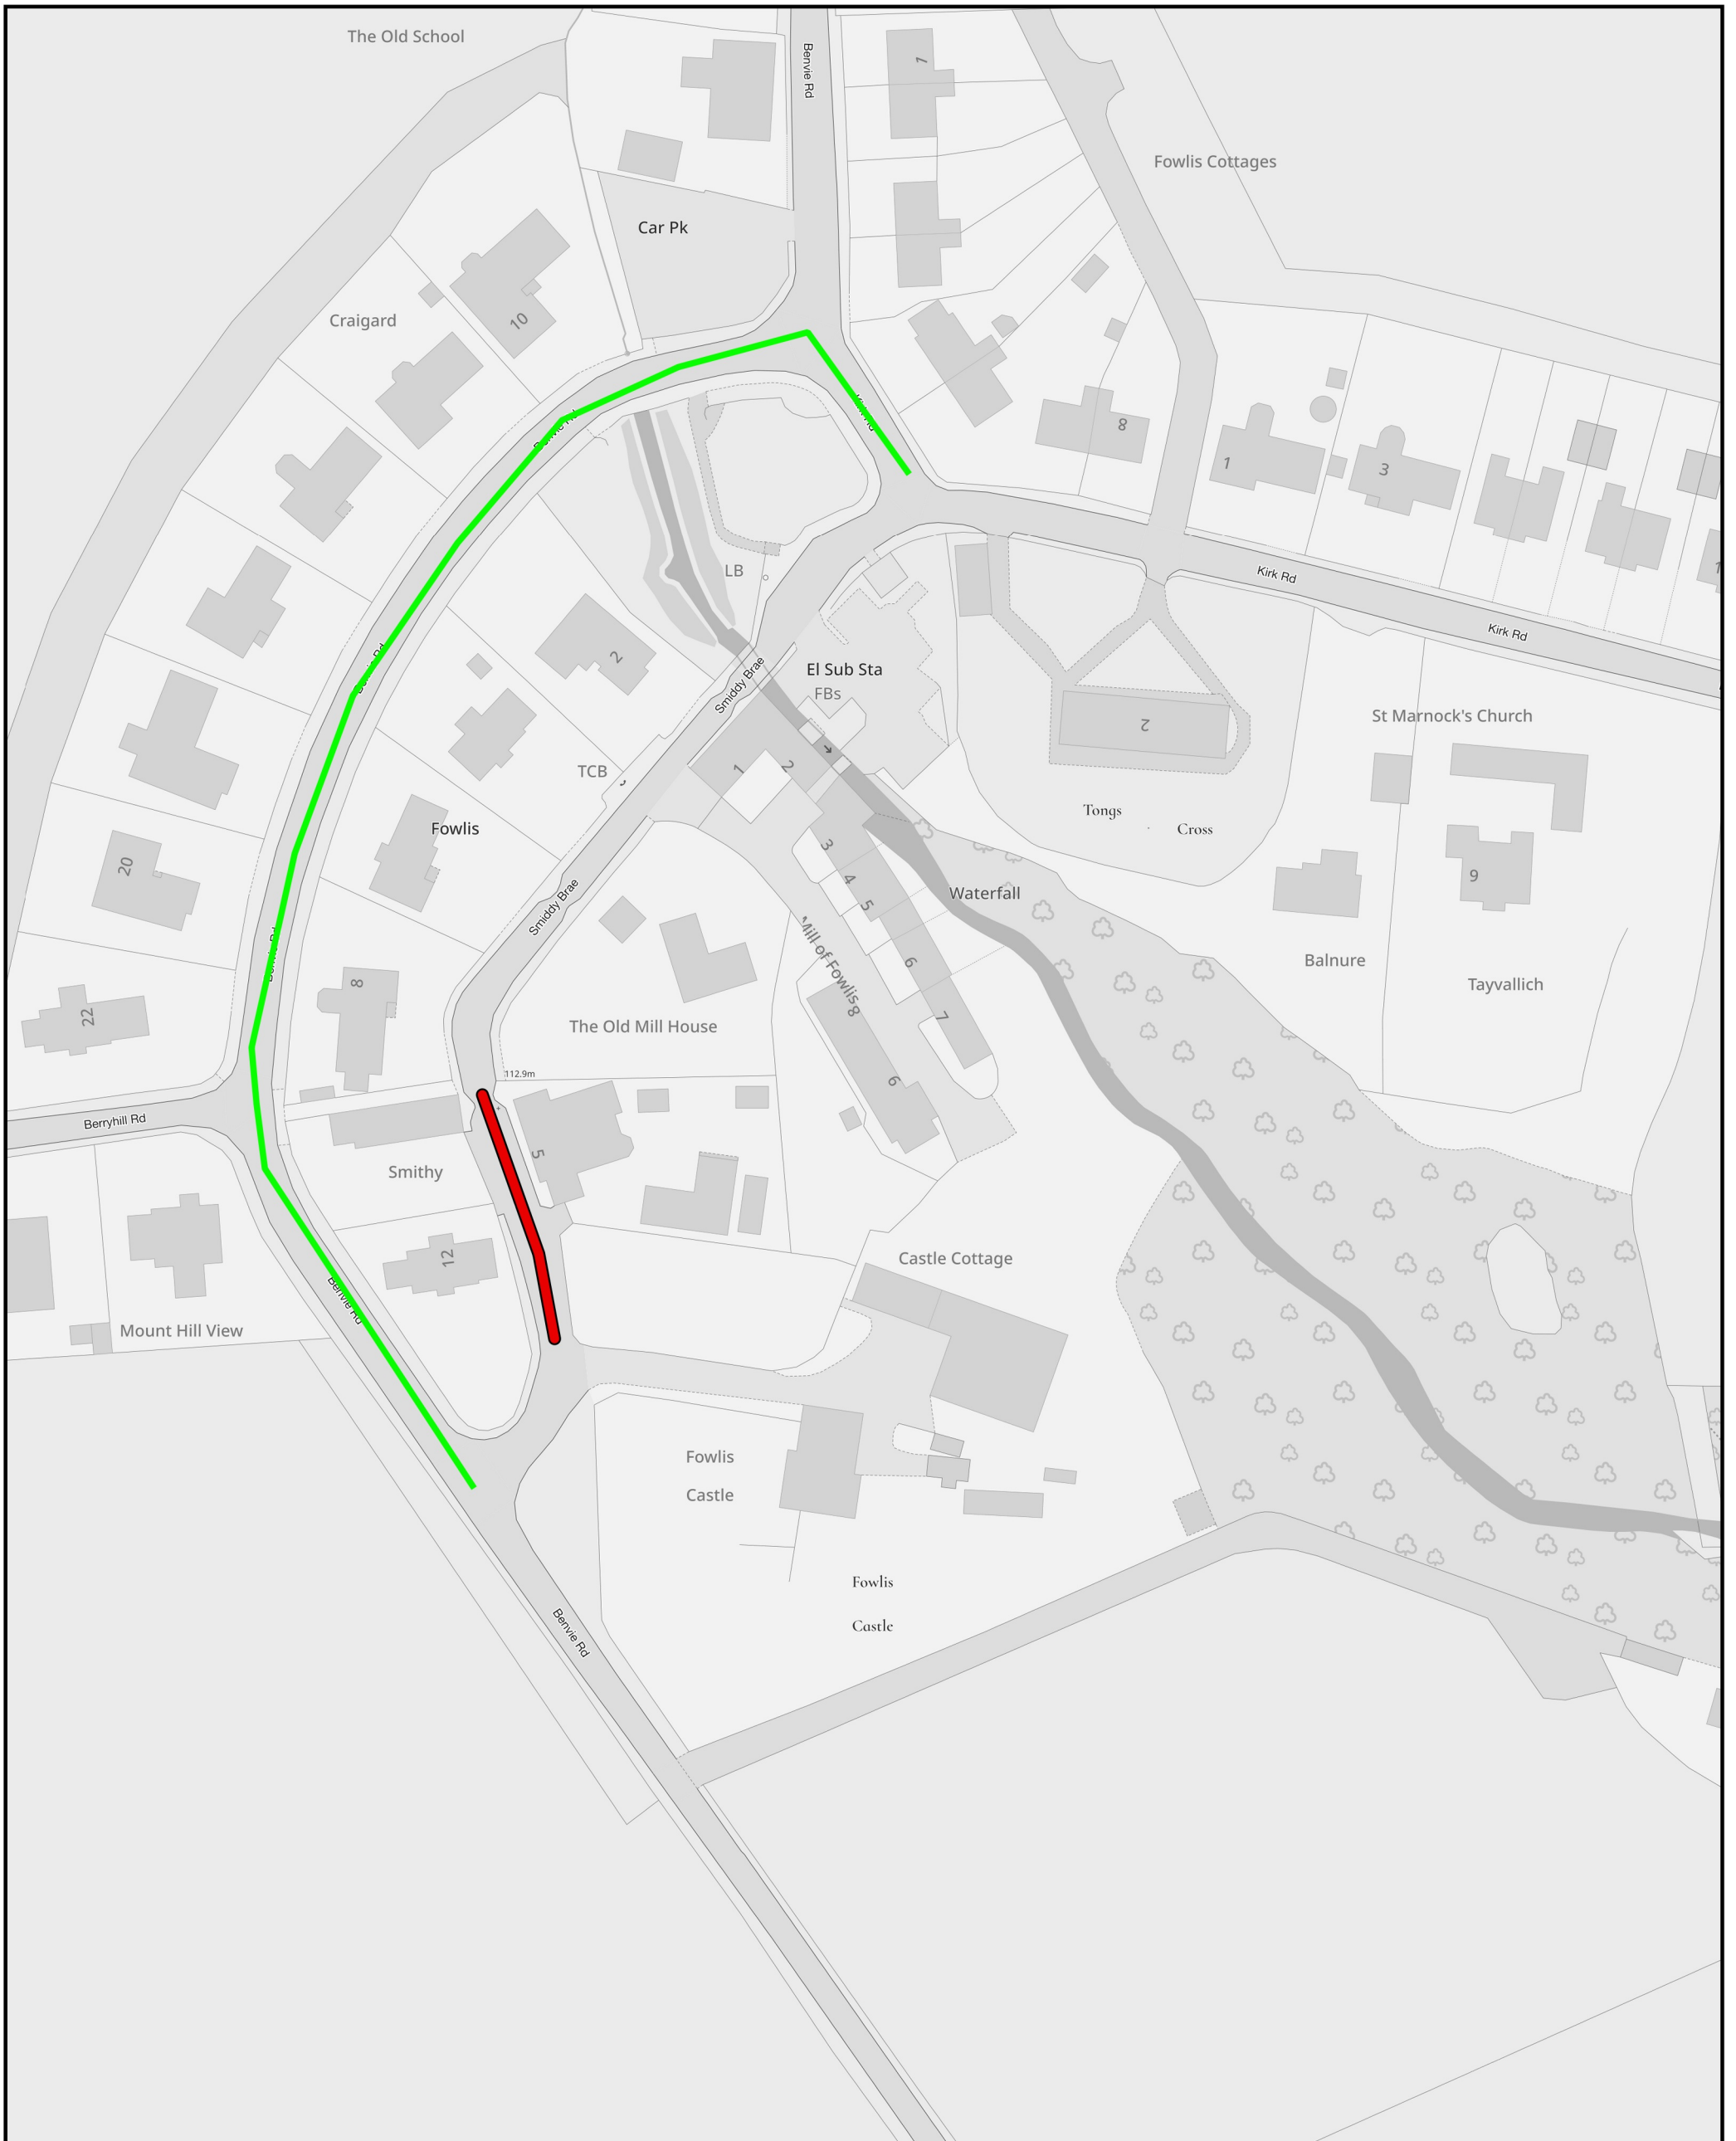

# THE ANGUS COUNCIL (SMIDDY BRAE FOWLIS) (TEMPORARY PROHIBITION OF DRIVING) ORDER 2024

## Legend

-  Road closed
-  Diversion

© Crown copyright and database rights 2024 Ordnance Survey 100023404. You are permitted to use this data solely to enable you to respond to, or interact with, the organisation that provided you with the data. You are not permitted to copy, sub-licence, distribute or sell any of this data to third parties in any form.