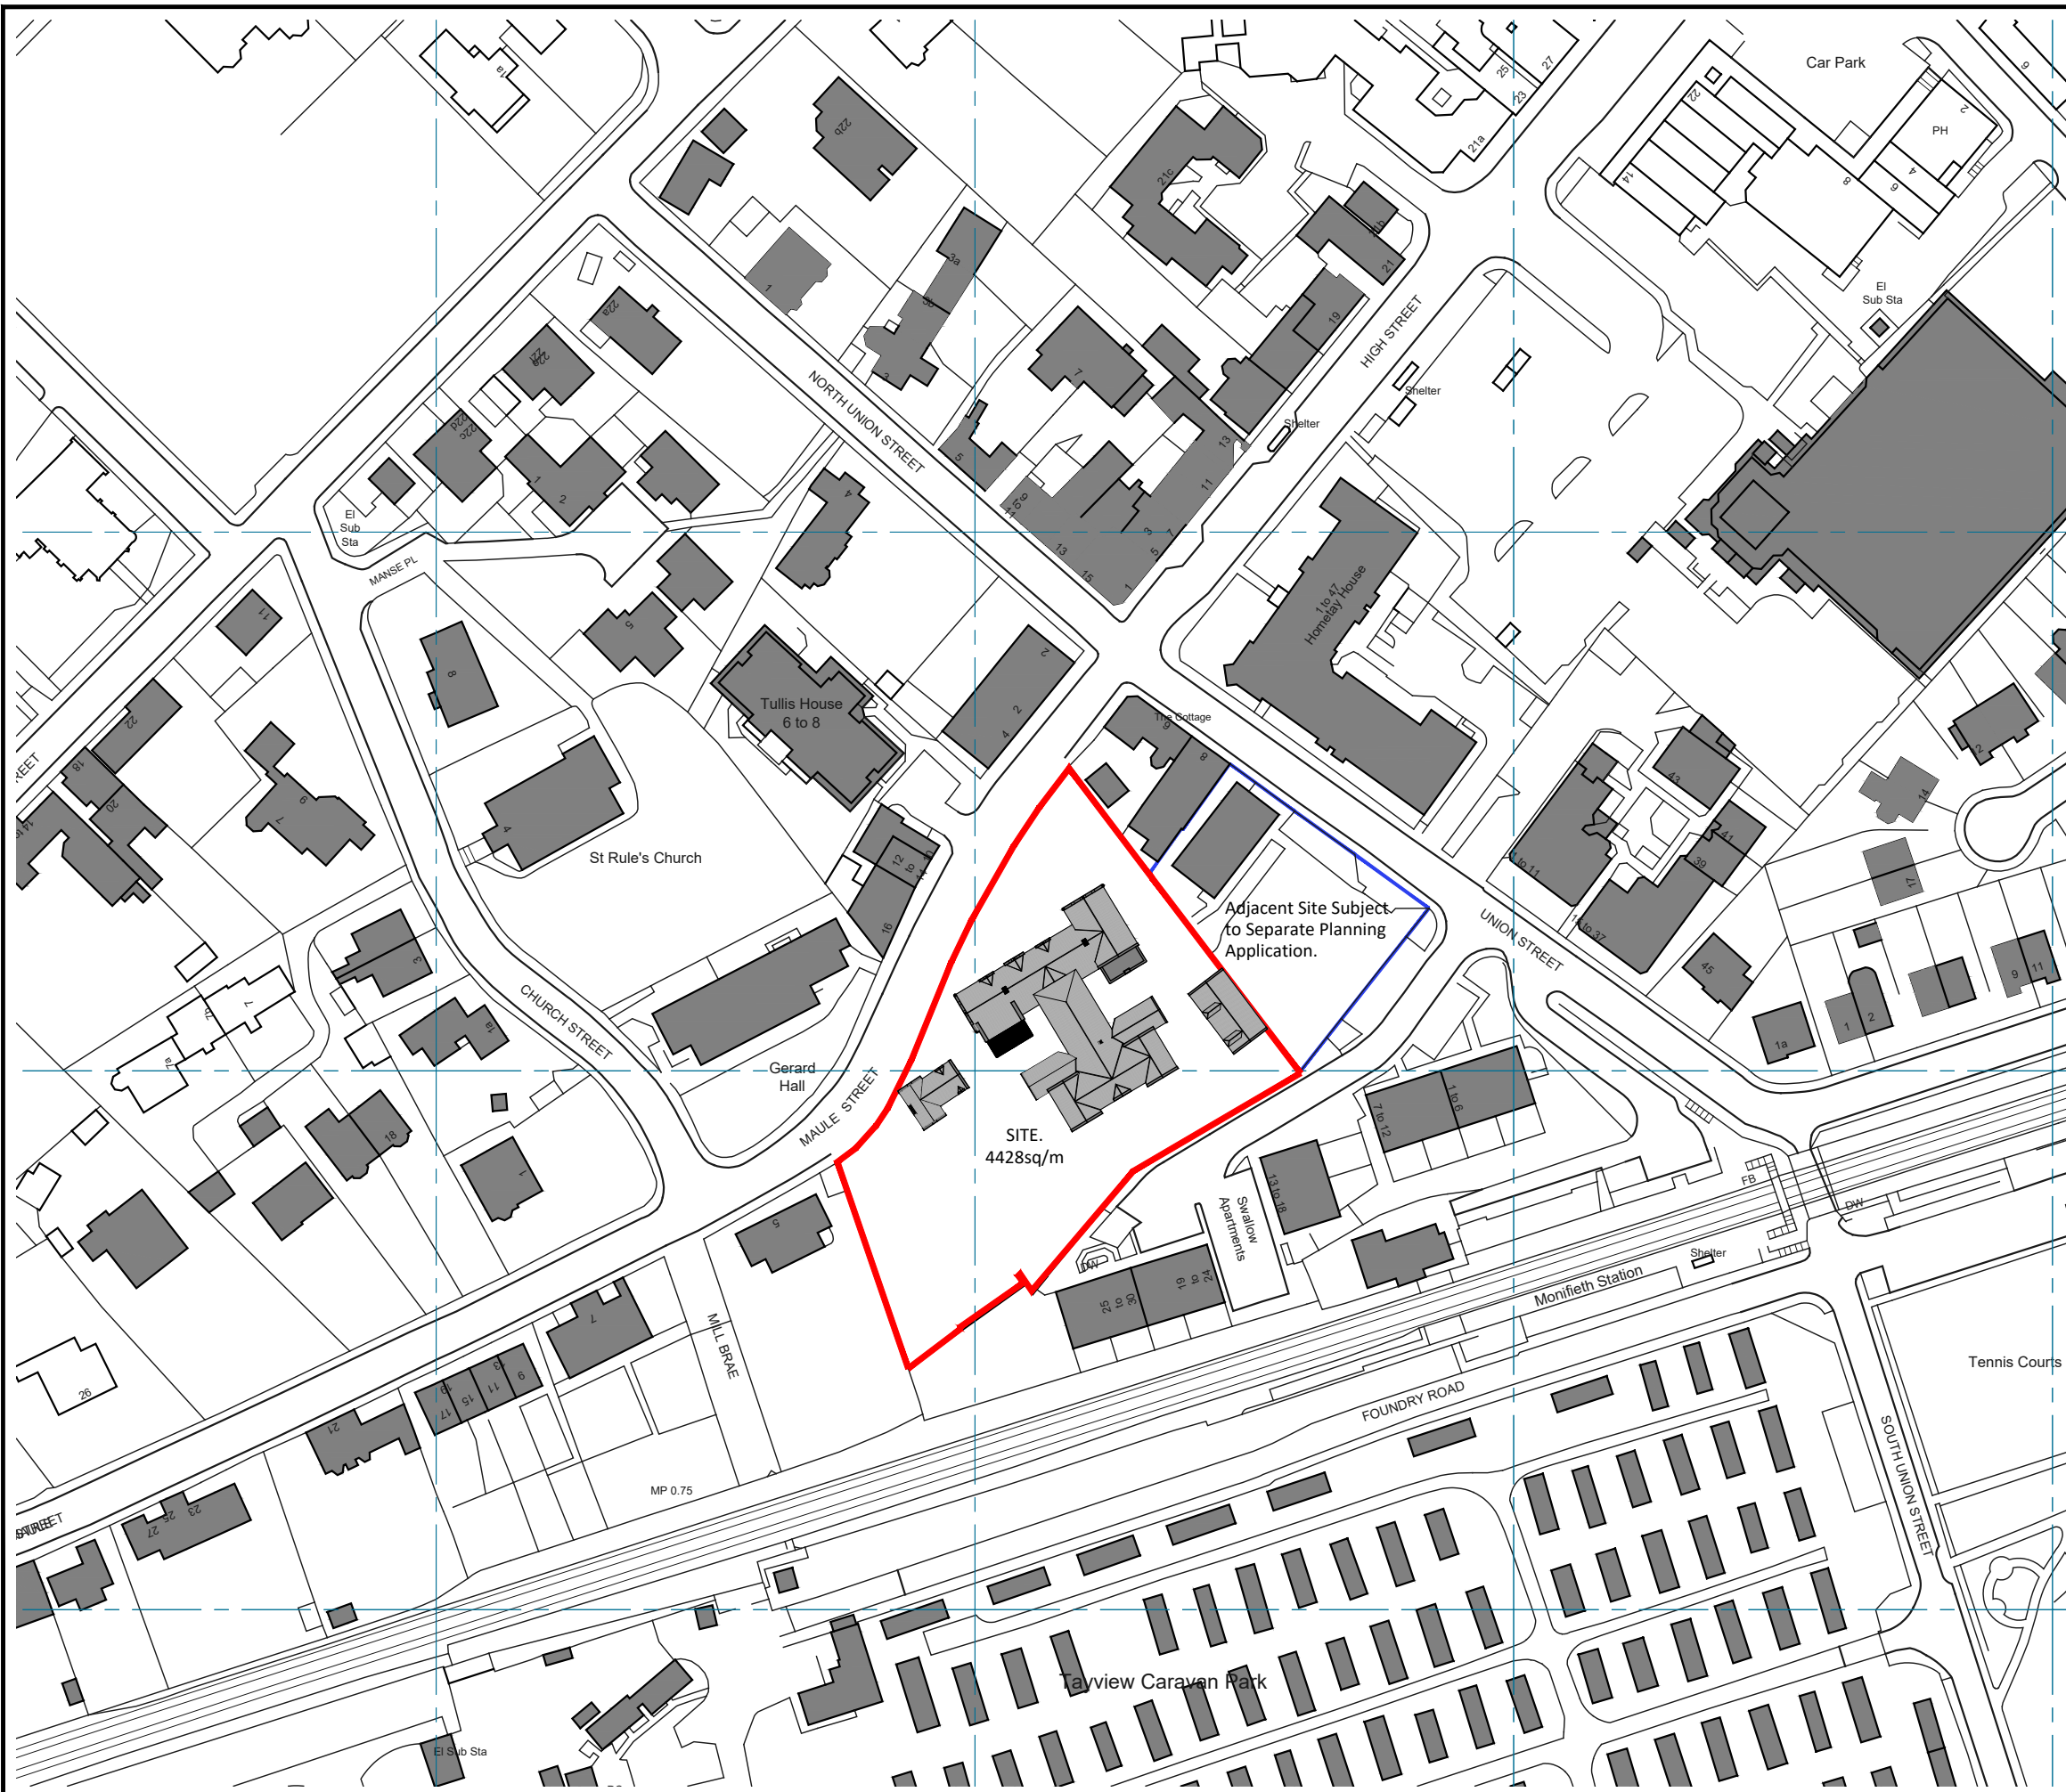

APPENDIX 1

PLANNING

<p>Project Title Social Housing Development, Invertay House, Monifieth, Angus</p>	<p>Property Angus House Orchardbank Forfar DD8 1AN</p>
<p>Drawing Title Site Location Plan</p>	<p>03452 777 778 assets@angus.gov.uk Scale 1:1250@A3 Date AUG '23 Drawn by JC</p>
<p>Project No. 66011023</p>	<p>Drawing No. Revision 001 P0</p>

Contains Ordnance Survey data.
 © Crown copyright and database right 2023. AC0000849494